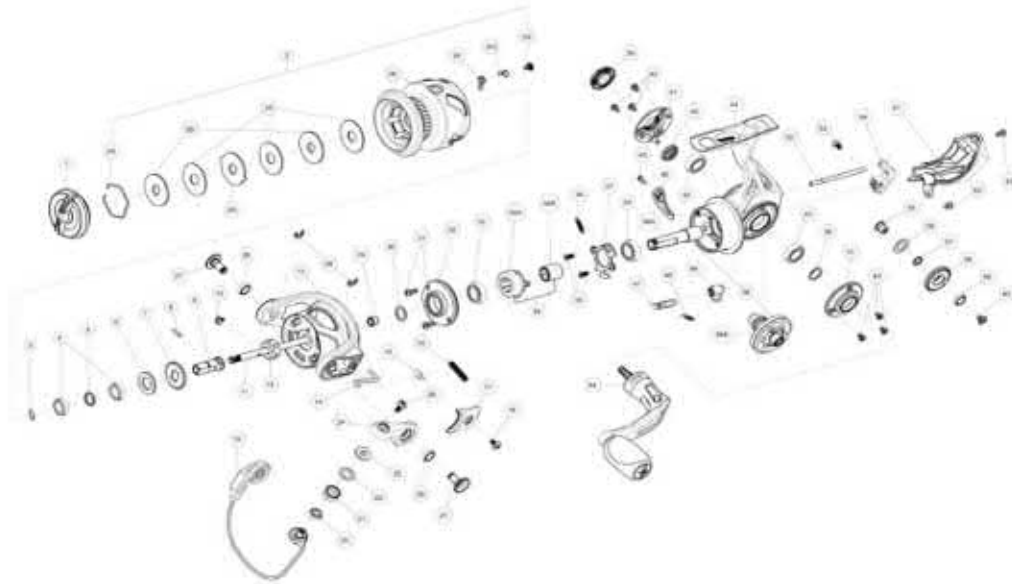

QUANTUM

Quantum Smoke VP30XPT Spinning Reel Part List

Key #	Description	Qty	Part No.	Key #	Description	Qty	Part No.
1	Drag Knob Assembly	1	QAE432-02	31	Bearing Holder Screw	2	QAE061-02
2	Spool Kit Include	1	RAE421-03	32	Ball Bearing Holder	1	QAE122-03
	2A - Retaining Ring	1	RQ038-01	33	Ball Bearing	2	ZG028-05
	2B - Drag Washer "D"	2	UAA080-01	34	One Way Clutch Kit		-
	2C - Drag Washer "B"	3	UAA033-01		34A - One Way Clutch Assembly	1	QAE363-01
	2D - Drag Washer "A"	1	UAA081-01		34B - Clutch Sleeve	1	QAE139-01
	2E - Spool Assembly	1	RAE321-03	35	Screw	2	QAE123-01
	2F - Clicker	1	QAE103-01	36	Coil Spring	1	QAE216-01
	2G - Spring	1	QAE068-03	37	Ball Bearing Retainer	1	QAE040-01
	2H - Screw	1	QAE125-01	38	Gear Kit		-
3	Retainer Ring	1	UAA038-01		38A - Pinion	1	RAE011-01
4	Ball Bearing	2	QAE058-01		38B - Drive Gear	1	RAE012-01
5	Washer	1	QAE076-01	39	Dust Cap	1	QAE054-02
6	Spool Adjust Washer	1	QAE030-01	40	Screw	6	QAE107-02
7	Click Gear	1	UAA037-01	41	Body Cosmetic Cap - L	1	QAE3142-02
8	Pin	1	UAA134-01	42	Slower Gear	1	QAE055-01
9	Spool Metal	1	QAE213-01	43	Ball Bearing	2	CH028-07
10	Screw	1	RQ094-01	44	Body Assembly	1	QAE301-06
11	Main Shaft	1	QAE015-01	45	Trip Bumper Screw	1	LF057-01
12	Rotor Nut	1	QAE006-01	46	Trip Bumper	1	QAE119-01
13	Rotor	1	RAE009-02	47	A/R Cam	1	QAE090-01
14	Kick Lever	1	RAE019-01	48	Coil Spring	1	QAE049-01
15	Cam	2	QAE031-01	49	A/R Switch	1	QAE059-01
16	Coil Spring	1	QAE022-01	50	Drive Gear Adjust Washer	1	PG105-03
17	Rotor Cover	1	QAE087-02	51	Body Cosmetic Cap - R	1	QAE161-02
18	Rotor Cover Screw	1	GU077-03	52	Stablized Bar	1	QAE211-01
19	Bail Assembly	1	RAE347-02	53	Screw	1	RQ100-01
20	Ball Bearing	1	DT202-05	54	O/S Slider	1	QAE025-01
21	Line Roller	1	PQ004-03	55	Pin	1	QAE149-01
22	Line Roller Washer	1	PQ102-51	56	Washer	1	QAE026-01
23	Line Roller Collar	1	PQ102-01	57	Washer	1	QAE158-01
24	Arm Lever	1	QAE007-02	58	O/S Gear Assembly	1	QAE353-01
25	Line Roller Screw	1	AQ108-02	59	O/S Gear Ball Bearing	1	CT157-07
26	Ball Bearing	2	CT157-07	60	O/S Gear Screw	1	QAE111-01
27	Pin	2	QAE041-03	61	Rear Cap	1	QAE250-02
28	E-Clip	2	GH034-01	62	Screw	1	QAE050-02